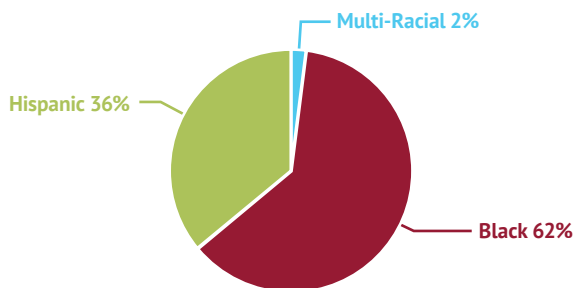

188 STAR SCHOLARS

★ **100** Star Scholars Enrolled in Fall 2018

ETHNIC DIVERSITY:

GENDER: 56% Female 44% Male

Kennedy-King Star Scholars **SUCCEED:**

Glenda Flores

Accepted to DePaul University, Roosevelt University, and National Louis University